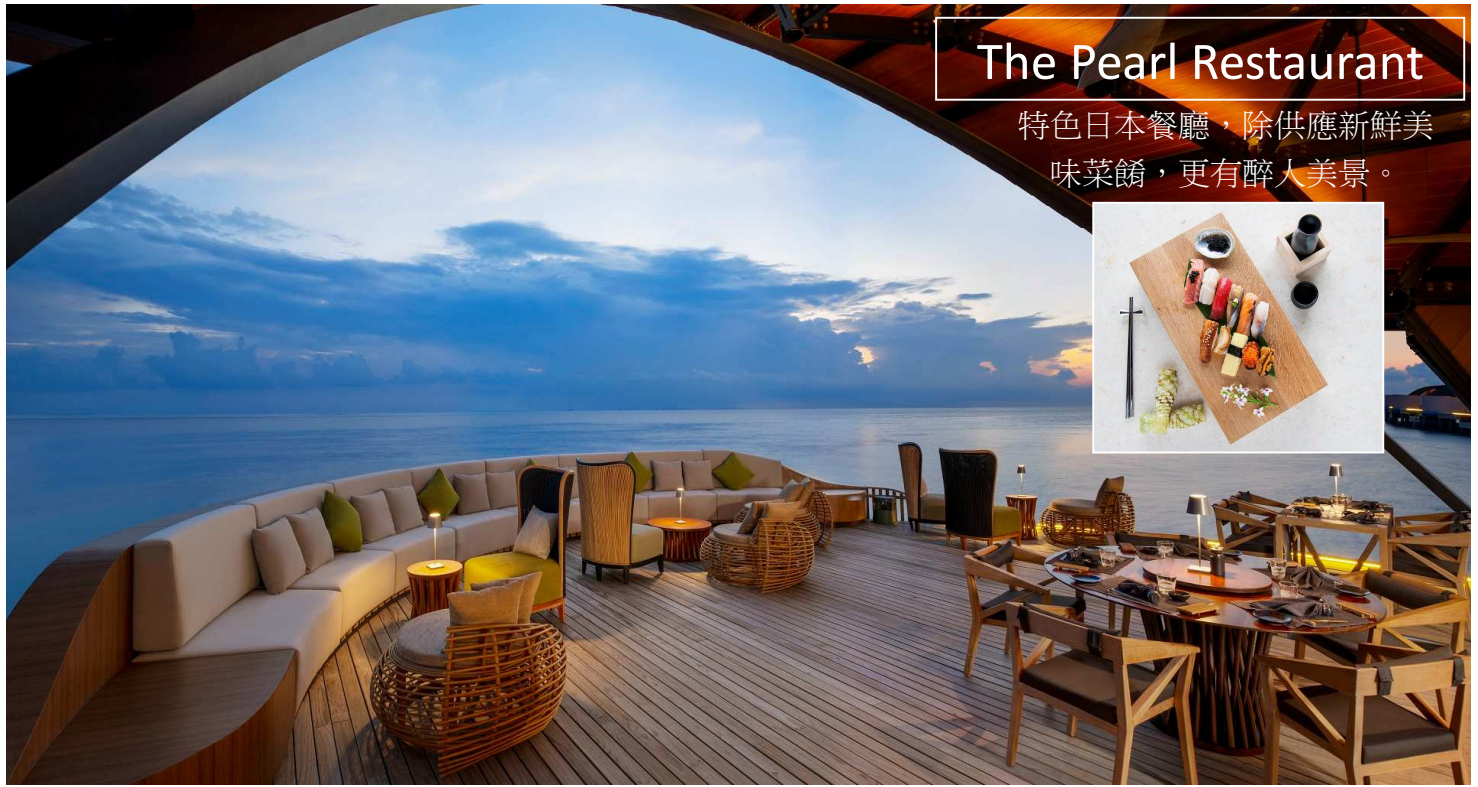

The Pearl Restaurant

特色日本餐廳，除供應新鮮美味菜餚，更有醉人美景。

SPECIAL PACKAGE PRICE NOW – 06JAN2020

Package Includes;

- Round trip economy class ticket between Hong Kong & Maldives by **Cathay Pacific (CX)**
- 3 Nights hotel accommodation with Meals
- Roundtrip Domestic Flight & Speedboat Transfer between Male & Resort
- **Supplement for Seaplane: One Way Adult +$400 / Child +$200; Roundtrip Adult +$800 / Child +$400

Meal Supplement (Per person per day)

Entitlement: At Main restaurant – Island Kitchen. Inclusive of Selective Soft Beverage during meal time
Half Board Adult $660/ Child (2-11years) $330; Full Board Adult $1070/ Child (2-11years) $540
*Supplement upgrade from Half Board to Full Board: Adult $420 / Child (2-11years) $210
*Children eat from the Kids Menu when dining with parents in the restaurants.

Festive Supplement

#Christmas Eve Dinner (24/12/2019): Adult $2900; Child (2-11yrs) $1450
#New Year Eve Dinner (31/12/2019): Adult $4150; Child (2-11yrs) $2100

Honeymoon Benefits: (within 12months of wedding date)

- ♥30Mins Head and Shoulder message for the couple once during the stay ♥Honeymoon sparkling champagne once during the stay
- ♥Honeymoon bed & bath decoration once during the stay ♥Fruits Basket once during stay

3 Nights Special Offer (Meal Plan: Breakfast)

◆Complimentary upgrade to Half Board for all guests

◆One time dinner in The Pearl (Japanese restaurant).

Guests stay 7 nights or more are entitled to dine in the The Pearl twice per stay

◆50% Discount on meals and soft beverages

(NOW – 23DEC2019) Applicable on 'In Villa' dinners and additional dinner/s at The Pearl

Period of Stay	Room Type		Package 1/2DBL	E/N (PRPN)
01Oct'19 - 23Dec'19	Beach Villa Pool / Family Beach Villa Pool		12,999	4,420
	Deluxe Beach Villa Pool / Family Deluxe Beach Villa Pool		14,299	5,240
	Overwater Villa		14,299	5,240
	Overwater Villa Pool		15,499	6,060
	2BR Beach Villa Pool	1/4Pax	ADT 15,999; CHD 13,999	12,730 Per Villa
		1/3Pax	ADT 19,199; CHD 17,199	
Heavenly Beach Residence Pool	1/4Pax	ADT 25,399; CHD 23,399	25,060 Per Villa	
	1/3Pax	ADT 31,499; CHD 29,499		
# 24Dec'19 - 06Jan'20	Beach Villa Pool / Family Beach Villa Pool		20,199	9,230
	Deluxe Beach Villa Pool / Family Deluxe Beach Villa Pool		21,999	10,380
	Overwater Villa		22,399	10,660
	Overwater Villa Pool		23,699	11,530
	2BR Beach Villa Pool	1/4Pax	ADT 26,299; CHD 24,299	26,290 Per Villa
		1/3Pax	ADT 32,799; CHD 30,799	
Heavenly Beach Residence Pool	1/4Pax	ADT 44,799; CHD 42,799	51,020 Per Villa	
	1/3Pax	ADT 57,499; CHD 55,499		
Until 06Jan'20	Extra Person	Adult	11,799	1,750
		Child	5,999	520

!! Hotel reserves the right to withdraw the offer anytime without prior notice!!